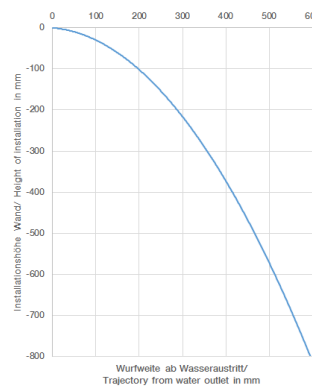

Bath cascade spout for wall mounting - Champagne (22kt Gold)

MEM

13 430 740

- 200mm projection
- cascade
- plate 180 mm x 60 mm
- hole diameter 40 mm
- 1/2" connection
- plug-link mounting
- max. flow 26.5 l/min at 3 bar flow pressure
- WRAS 1809017

Recommended miscellaneous

- Concealed wall elbow -** 35 085 970 90
- max. recess depth 163 mm
 - min. recess depth 90 mm

13 430 740

mm [inches]

Flow rate chart

Trajectory diagram

13 430 740

Spare parts list

No.	Item Number	Name	Quantity used	Delivery time
1	04 30 31 014 00 90	fixing set	1	2
2	09 17 97 056 90	holder	1	2
3	90 24 05 008 00 90	nipple set	1	2
4	09 31 11 144 90	pin	2	2
5	09 11 74 042-47	spout	1	30
6	90 29 03 059 00 90	insert	1	2